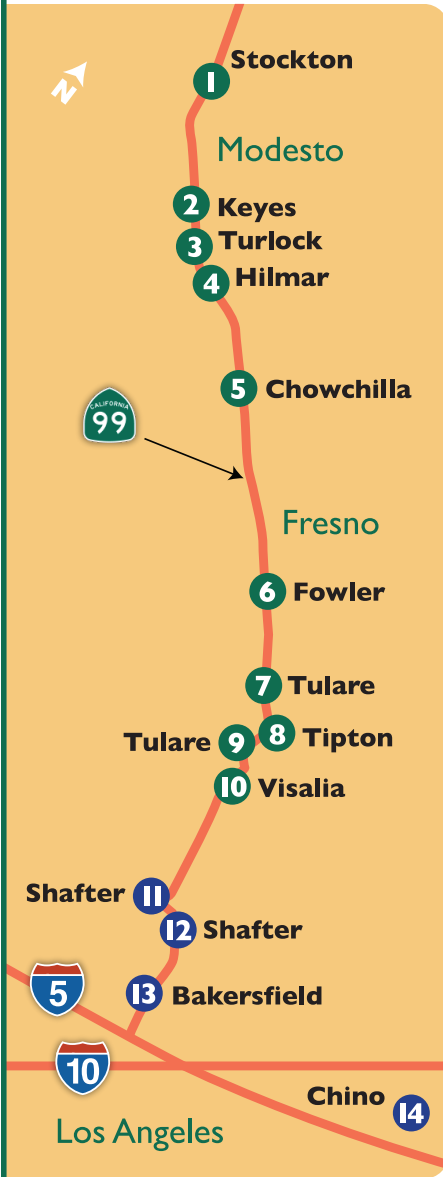

# CALIFORNIA SAMPLE PICK UP SYSTEM, DROP BOX LOCATIONS

● **Route for Locations 1-10**

● **Route for Locations 11-14**

J&R Dairy, Bakersfield, is only picked up on Thursdays. Place samples in the brown refrigerator accessed through the back door on the scale house.