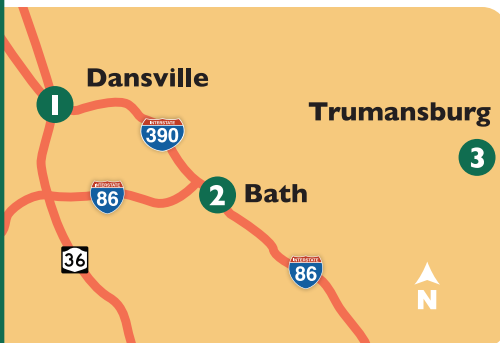

CENTRAL NY SAMPLE PICK UP SYSTEM

Drop boxes are available for forage, feed, water and manure samples. There are 16 drop box locations starting at Dansville Water Systems in Dansville, NY and heading to the Finger Lakes Livestock Exchange in Canandaigua, NY.

Samples left at these locations are picked up after 10:00 PM Sunday through Thursday nights. There is no pickup on holidays when the lab is not in operation. See www.foragelab.com for a list of holiday closings.

All samples are taken to our Batavia, NY lab for processing. There is a $3.00 handling fee per sample for utilizing a drop box. For Western NY, refer to our corresponding drop box location listings.

Using the Drop Box

When dropping off samples, please send a text message to the number on the top of the drop box with the location, account name or number, and number of samples dropped. This information will assist us in planning the pick-up on any given day. If necessary, drivers may skip boxes if we do not receive a text due to traffic backups or weather issues.

Results for NIR analysis should be available the next business day, following drop off. Sample bags and testing information is available at each drop location. Supplies may also be requested by emailing mail@foragelab.com.

Please be respectful of the businesses that have given permission for us to place drop boxes at their locations. Thank them for that privilege if you have opportunity.

Samples left at all locations are picked up after 10:00 PM Sunday through Thursday.

CENTRAL NY SAMPLE PICK UP SYSTEM, DROP BOX LOCATIONS 1-3

STOP	LOCATION	LOCATION PHOTOGRAPH
1	Dansville Water Systems 10150 Hornell Road Dansville, NY 14437	
2	Homestead Coal 7147 State Route 415 North Bath, NY 14810	
3	Ochs Consulting 3185 Waterburg Road Trumansburg, NY 14886