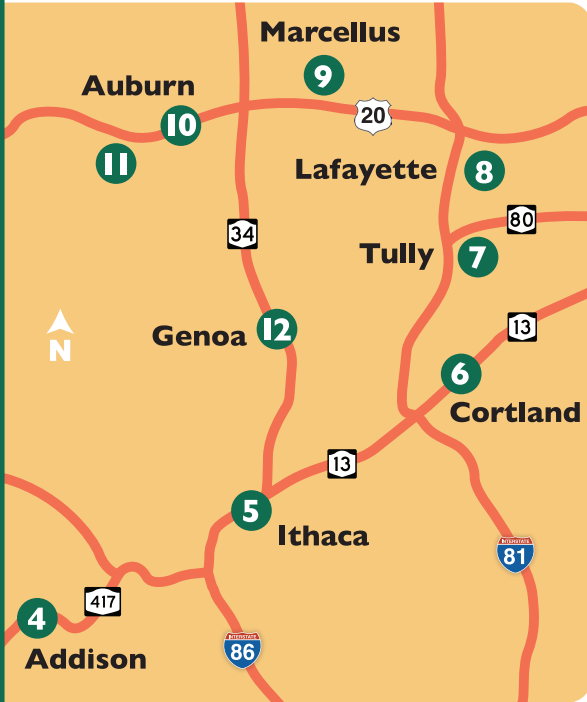

See below and page 2 for maps as well as detailed location information.

CENTRAL NY SAMPLE PICK UP SYSTEM

Drop boxes are available for forage, feed, water and manure samples. There are 16 drop box locations starting at Dansville Water Systems in Dansville, NY and heading to the Finger Lakes Livestock Exchange in Canandaigua, NY.

Please be respectful of the businesses that have given permission for us to place drop boxes at their locations. Thank them for that privilege if you have opportunity.

Samples left at all locations are picked up after 10:00 PM Sunday through Thursday.

CENTRAL NY SAMPLE PICK UP SYSTEM, DROP BOX LOCATIONS 1-3

STOP	LOCATION	LOCATION PHOTOGRAPH
1	Dansville Water Systems 10150 Hornell Road Dansville, NY 14437	
2	Homestead Coal 7147 State Route 415 North Bath, NY 14810	
3	Ochs Consulting 3185 Waterburg Road Trumansburg, NY 14886	

CENTRAL NY SAMPLE PICK UP SYSTEM

DROP BOX LOCATIONS 4-12

DROP BOX LOCATIONS 13-16

Samples left at all locations are picked up after 10:00 PM Sunday through Thursday.

STOP	LOCATION	LOCATION PHOTOGRAPH
4	Country Crossroads Feed & Seed 94 Front Street Addison, NY 14801	
5	Brotherton Construction 606 Elmira Road Ithaca, NY 14850	
6	Trinity Valley Country Store 2847 Route 13 Cortland, NY 13045	
7	Tully Ag Center 20 Onondaga Street Tully, NY 13159	
8	JJ Feeds 6320 Palmer Road Lafayette, NY 13084	
9	Tyson Farm & Feed 3722 Bishop Hill Road Marcellus, NY 13108	
10	Monroe Tractor Case IH 1410 Clark Street Road Auburn, NY 13021	
11	O'Hara Machinery, Inc. 1289 Chamberlin Road Auburn, NY 13021	
12	Ag Trac 1044 State Route 34 Genoa, NY 13071	
13	Maybury Farm 1535 Yellow Tavern Road Fayette, NY 13165	
14	Keseca Vet 1441 Route 5 & 20 Geneva, NY 14456	
15	Martin's Feed and Seed 4100 NY-14A Penn Yan, NY 14527	
16	Finger Lakes Livestock 3865 State Route 5 & 20 Canandaigua, NY 14424	